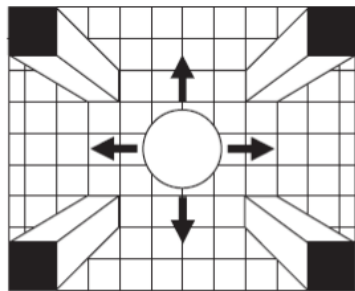

Mirror Placement & Viewing Angles

360° Mirrored Full Dome

The ratio of viewing distance is estimated at one foot of viewing distance for each inch of dome diameter.

90° Mirrored Quarter Dome

180° Mirrored Half Dome

270° Mirrored Corner Dome

Convex Detection Mirror

OfficeEye™ Mirrored Dome