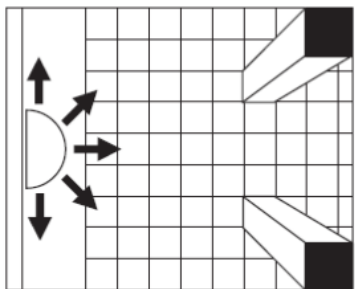

Mirror Placement & Viewing Angles

360° Mirrored Full Dome

The ratio of viewing distance is estimated at one foot of viewing distance for each inch of dome diameter.

90° Mirrored Quarter Dome

180° Mirrored Half Dome

270° Mirrored Corner Dome

Convex Detection Mirror

OfficeEye™ Mirrored Dome