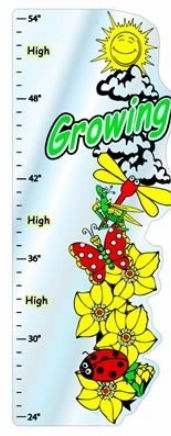

Kids Acrylic Novelty Mirrors

Where Quality Meets Uniqueness

Our exclusive line of Kid's Growth and Wall Mirrors skillfully combine colourful art images on Child Safe Acrylic mirror. The graphics on these totally unique items are screen printed on the reverse side before the mirror surface if applied. This process prevents the graphics from scratching and causing double images. Laser cutting the mirror to conform to the graphic design further enhances this uniqueness.

Butterfly

All growth mirror measurements show from 60 -135 cms.

Novelty Growth and Wall Mirrors

The Growth and Wall Mirrors are:-

- Highly Reflective
- Easy-to-install
- Shatterproof
- Lightweight and better than glass
- Film covered to protect the surface
- Slightly different sizes depending on the graphics, they range from (807mm x 325mm approx.) for Growth Mirrors to (752mm x 758mm approx.) for Wall Mirrors. All mirrors are 3mm thick. Growth chart measurements will be in cms.

Kids Growth Mirrors

Model No	Description	Size (mm) approx.
KGM-Giraffe	Kids Growth Acrylic Mirror	806 x 325
KGM-Princess	Kids Growth Acrylic Mirror	792 x 310
KGM-Race car	Kids Growth Acrylic Mirror	801 x 303
KGM-Butterfly	Kids Growth Acrylic Mirror	792 x 317
KGM-Dino	Kids Growth Acrylic Mirror	807 x 319
KGM-Clowns	Kids Growth Acrylic Mirror	800 x 295

Kids Wall Mirrors

Model No	Description	Size (mm) approx.
KWM-Giraffe	Kids Wall Acrylic Mirror	570 x 585
KWM-Princess	Kids Wall Acrylic Mirror	576 x 588
KWM-Race car	Kids Wall Acrylic Mirror	512 x 584
KWM-Butterfly	Kids Wall Acrylic Mirror	520 x 603
KWM-Dino	Kids Wall Acrylic Mirror	540 x 581
KWM-Clowns	Kids Wall Acrylic Mirror	584 x 583