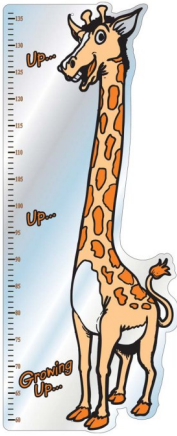

Our exclusive line of Kid's Growth and Wall Mirrors skillfully combine colourful art images on Child Safe Acrylic mirror. The graphics on these totally unique items are screen printed on the reverse side before the mirror surface if applied. This process prevents the graphics from scratching and causing double images. Laser cutting the mirror to conform to the graphic design further enhances this uniqueness.

Race Car

Butterfly

Dino

Clowns

All growth mirror measurements show from 60 -135 cms.

Novelty Growth and Wall Mirrors

The Growth and Wall Mirrors are:-

- Highly Reflective
- Easy-to-install
- Shatterproof
- Lightweight and better than glass
- Film covered to protect the surface
- Slightly different sizes depending on the graphics, they range from (807mm x 325mm approx.) for Growth Mirrors to (752mm x 758mm approx.) for Wall Mirrors. All mirrors are 3mm thick. Growth chart measurements will be in cms.

Kids Growth Mirrors

Model No	Description	Size (mm) approx.
KGM-Giraffe	Kids Growth Acrylic Mirror	806 x 325
KGM-Princess	Kids Growth Acrylic Mirror	792 x 310
KGM-Race car	Kids Growth Acrylic Mirror	801 x 303
KGM-Butterfly	Kids Growth Acrylic Mirror	792 x 317
KGM-Dino	Kids Growth Acrylic Mirror	807 x 319
KGM-Clowns	Kids Growth Acrylic Mirror	800 x 295