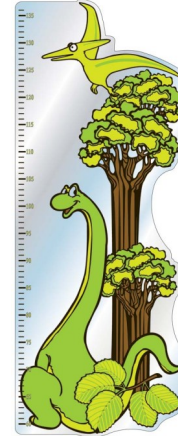

Kids Acrylic Novelty Mirrors

Where Quality Meets Uniqueness

Our exclusive line of Kid's Growth and Wall Mirrors skillfully combine colourful art images on Child Safe Acrylic mirror. The graphics on these totally unique items are screen printed on the reverse side before the mirror surface if applied. This process prevents the graphics from scratching and causing double images. Laser cutting the mirror to conform to the graphic design further enhances this uniqueness.

Dino

All growth mirror measurements show from 60 -135 cms.

Novelty Growth and Wall Mirrors

The Growth and Wall Mirrors are:-

- Highly Reflective
- Easy-to-install
- Shatterproof
- Lightweight and better than glass
- Film covered to protect the surface
- Slightly different sizes depending on the graphics, they range from (807mm x 325mm approx.) for Growth Mirrors to (752mm x 758mm approx.) for Wall Mirrors. All mirrors are 3mm thick. Growth chart measurements will be in cms.

Kids Growth Mirrors

Model No	Description	Size (mm) approx.
KGM-Giraffe	Kids Growth Acrylic Mirror	806 x 325
KGM-Princess	Kids Growth Acrylic Mirror	792 x 310
KGM-Race car	Kids Growth Acrylic Mirror	801 x 303
KGM-Butterfly	Kids Growth Acrylic Mirror	792 x 317
KGM-Dino	Kids Growth Acrylic Mirror	807 x 319
KGM-Clowns	Kids Growth Acrylic Mirror	800 x 295

Kids Wall Mirrors

Model No	Description	Size (mm) approx.
KWM-Giraffe	Kids Wall Acrylic Mirror	570 x 585
KWM-Princess	Kids Wall Acrylic Mirror	576 x 588
KWM-Race car	Kids Wall Acrylic Mirror	512 x 584
KWM-Butterfly	Kids Wall Acrylic Mirror	520 x 603
KWM-Dino	Kids Wall Acrylic Mirror	540 x 581
KWM-Clowns	Kids Wall Acrylic Mirror	584 x 583