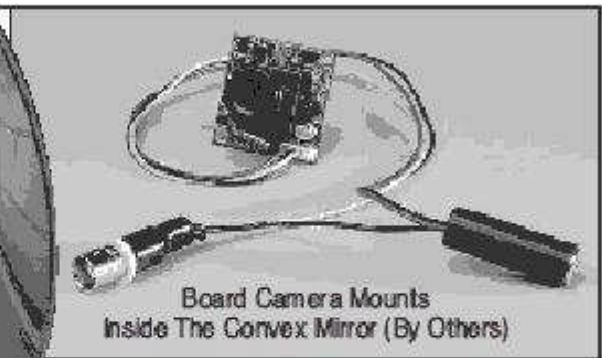

COVERT CONVEX MIRROR SEE-THRU MIRROR

Cameras Not Supplied

Features:

- Less Than 1 f-stop Light Loss
- Cell Cast Acrylic

Available in: 12", 18" & 26"